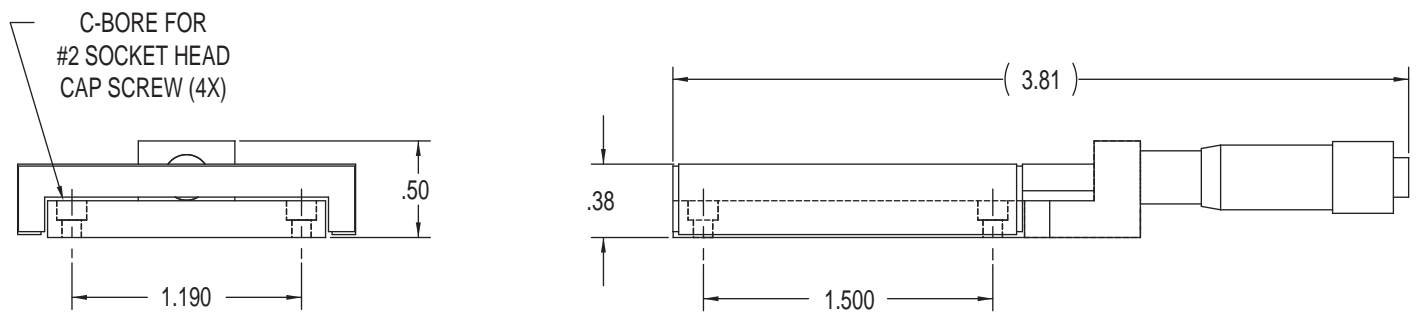

BALL SLIDE POSITIONING STAGES

MAC8-28A28H6

Stroke: 0.50"
Height: 0.38"
Load Cap: 4 lbf (X, XY)
 1.25 lbf (Z)

Tolerances: .XX ±0.01
 .XXX ±0.005

OPTIONAL SIDE LOCK AVAILABLE. CONTACT SMI.