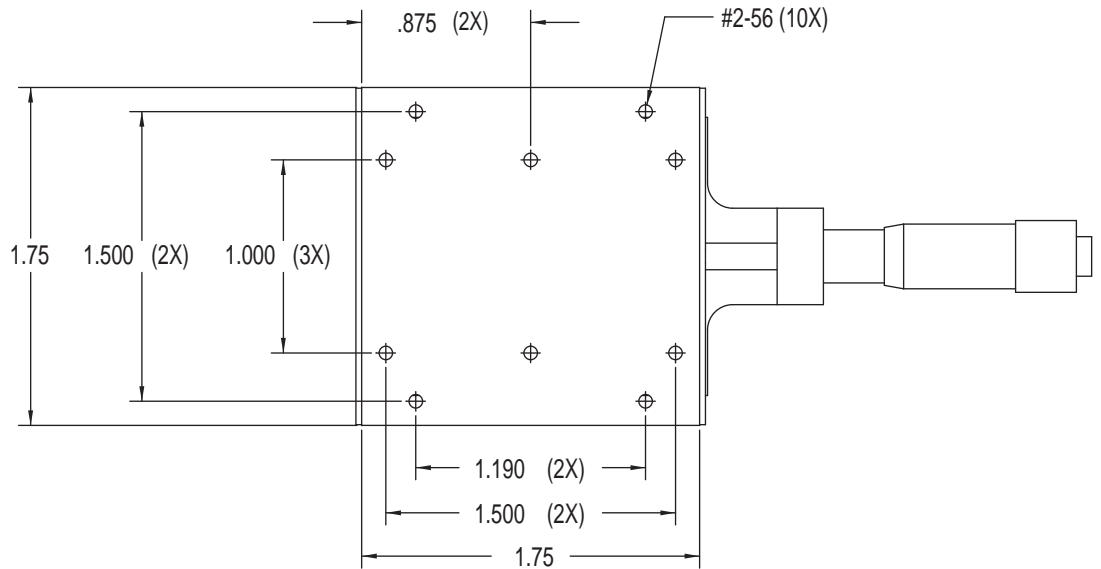

BALL SLIDE POSITIONING STAGES

MAC8-28A28H6

Stroke: 0.50"
Height: 0.38"
Load Cap: 4 lbf (X, XY)
 1.25 lbf (Z)

Tolerances: .XX ±0.01
 .XXX ±0.005

OPTIONAL SIDE LOCK AVAILABLE. CONTACT SMI.