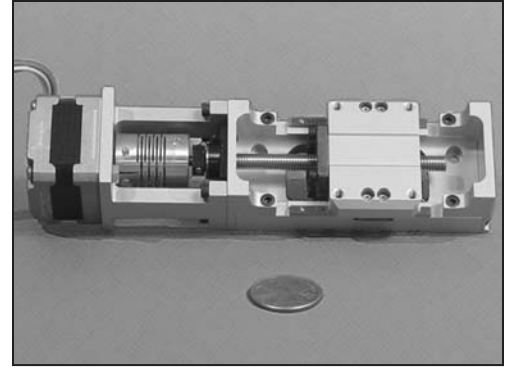

MP3 SERIES

SYSTEMS

Unit: inch

Part No.	Dimensions			
	Travel	L1	L2	N1
MP3-1	1.00	3.64	5.36	2.75
MP3-2	2.00	4.64	6.36	3.75
MP3-3	3.00	5.64	7.36	4.75

MP3-1