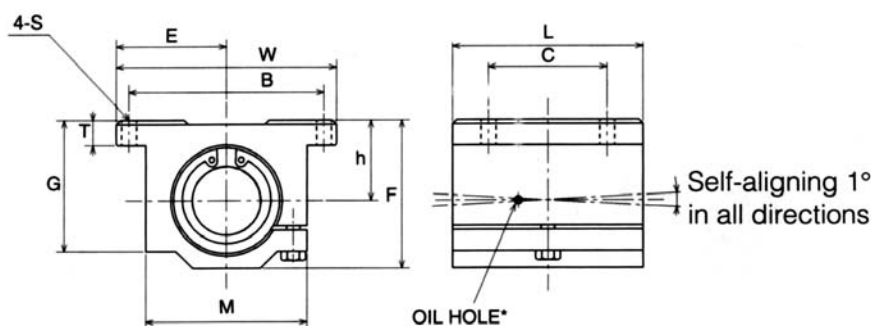

TWJ & TWJ-W SERIES ADJUSTABLE SINGLE & DOUBLE WIDE

TWJ

Unit: inch

Part No.	Size	Load Rating		Overall Dimensions								Mounting Dim.			Wt lbs.
		Dynamic C (lbs.)	Static Co (lbs.)	h ±0.0012	E ±0.0012	W	L	F	T	G	M	B ±0.01	C ±0.01	S	
TWJ4UU	0.250	60	80	0.4370	0.8125	1.625	1.188	0.813	0.188	0.750	1.000	1.312	0.750	0.156	0.090
TWJ6UU	0.375	95	120	0.5000	0.8750	1.750	1.313	0.938	0.188	0.875	1.125	1.437	0.875	0.156	0.120
TWJ8UU	0.500	230	290	0.6870	1.0000	2.000	1.688	1.250	0.250	1.125	1.375	1.688	1.000	0.156	0.248
TWJ10UU	0.625	400	500	0.8750	1.2500	2.500	1.938	1.625	0.281	1.437	1.750	2.125	1.125	0.188	0.466
TWJ12UU	0.750	470	590	0.9370	1.3750	2.750	2.063	1.750	0.313	1.563	1.875	2.375	1.250	0.188	0.553
TWJ16UU	1.000	850	1060	1.1870	1.6250	3.250	2.813	2.188	0.375	1.938	2.375	2.875	1.750	0.219	1.200
TWJ20UU	1.250	1230	1530	1.5000	2.0000	4.000	3.625	2.813	0.438	2.500	3.000	3.500	2.000	0.219	2.380
TWJ24UU	1.500	1480	1850	1.7500	2.3750	4.750	4.000	3.250	0.500	2.875	3.500	4.125	2.500	0.281	3.460
TWJ32UU	2.000	2430	3040	2.1250	3.0000	6.000	5.000	4.063	0.625	3.625	4.500	5.250	3.250	0.406	6.830

* Provided with push-in oil fitting for 1/4" to 1/2" sizes. Sizes from 5/8" to 2" offer a 1/4-28 tapped hole with a plug for adding a fitting if desired.