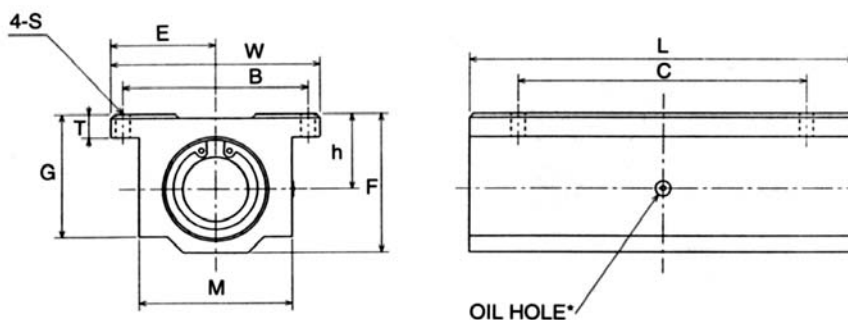

* Provided with push-in oil fitting for 1/4" to 1/2" sizes. Sizes from 5/8" to 2" offer a 1/4-28 tapped hole with a plug for adding a fitting if desired.

TWJ-W

Unit: inch

Part No.	Size	Load Rating		Overall Dimensions								Mounting Dim.			Wt lbs.
		Dynamic C (lbs.)	Static Co (lbs.)	h ±0.0012	E ±0.0012	W	L	F	T	G	M	B ±0.01	C ±0.01	S	
TWJ4WUU	0.250	96	160	0.4370	0.8125	1.625	2.50	0.813	0.188	0.750	1.000	1.312	2.000	0.156	0.19
TWJ6WUU	0.375	150	240	0.5000	0.8750	1.750	2.75	0.938	0.188	0.875	1.125	1.437	2.250	0.156	0.25
TWJ8WUU	0.500	370	580	0.6870	1.0000	2.000	3.50	1.250	0.250	1.125	1.375	1.688	2.500	0.156	0.51
TWJ10WUU	0.625	640	1000	0.8750	1.2500	2.500	4.00	1.625	0.281	1.437	1.750	2.125	3.000	0.188	1.00
TWJ12WUU	0.750	750	1180	0.9370	1.3750	2.750	4.50	1.750	0.313	1.563	1.875	2.375	3.500	0.188	1.20
TWJ16WUU	1.000	1360	2120	1.1870	1.6250	3.250	6.00	2.188	0.375	1.938	2.375	2.875	4.500	0.219	2.40
TWJ20WUU	1.250	1970	3060	1.5000	2.0000	4.000	7.50	2.813	0.438	2.500	3.000	3.500	5.500	0.219	5.00
TWJ24WUU	1.500	2370	3700	1.7500	2.3750	4.750	9.00	3.250	0.500	2.875	3.500	4.125	6.500	0.281	7.80

* Provided with push-in oil fitting for 1/4" to 1/2" sizes. Sizes from 5/8" to 2" offer a 1/4-28 tapped hole with a plug for adding a fitting if desired.